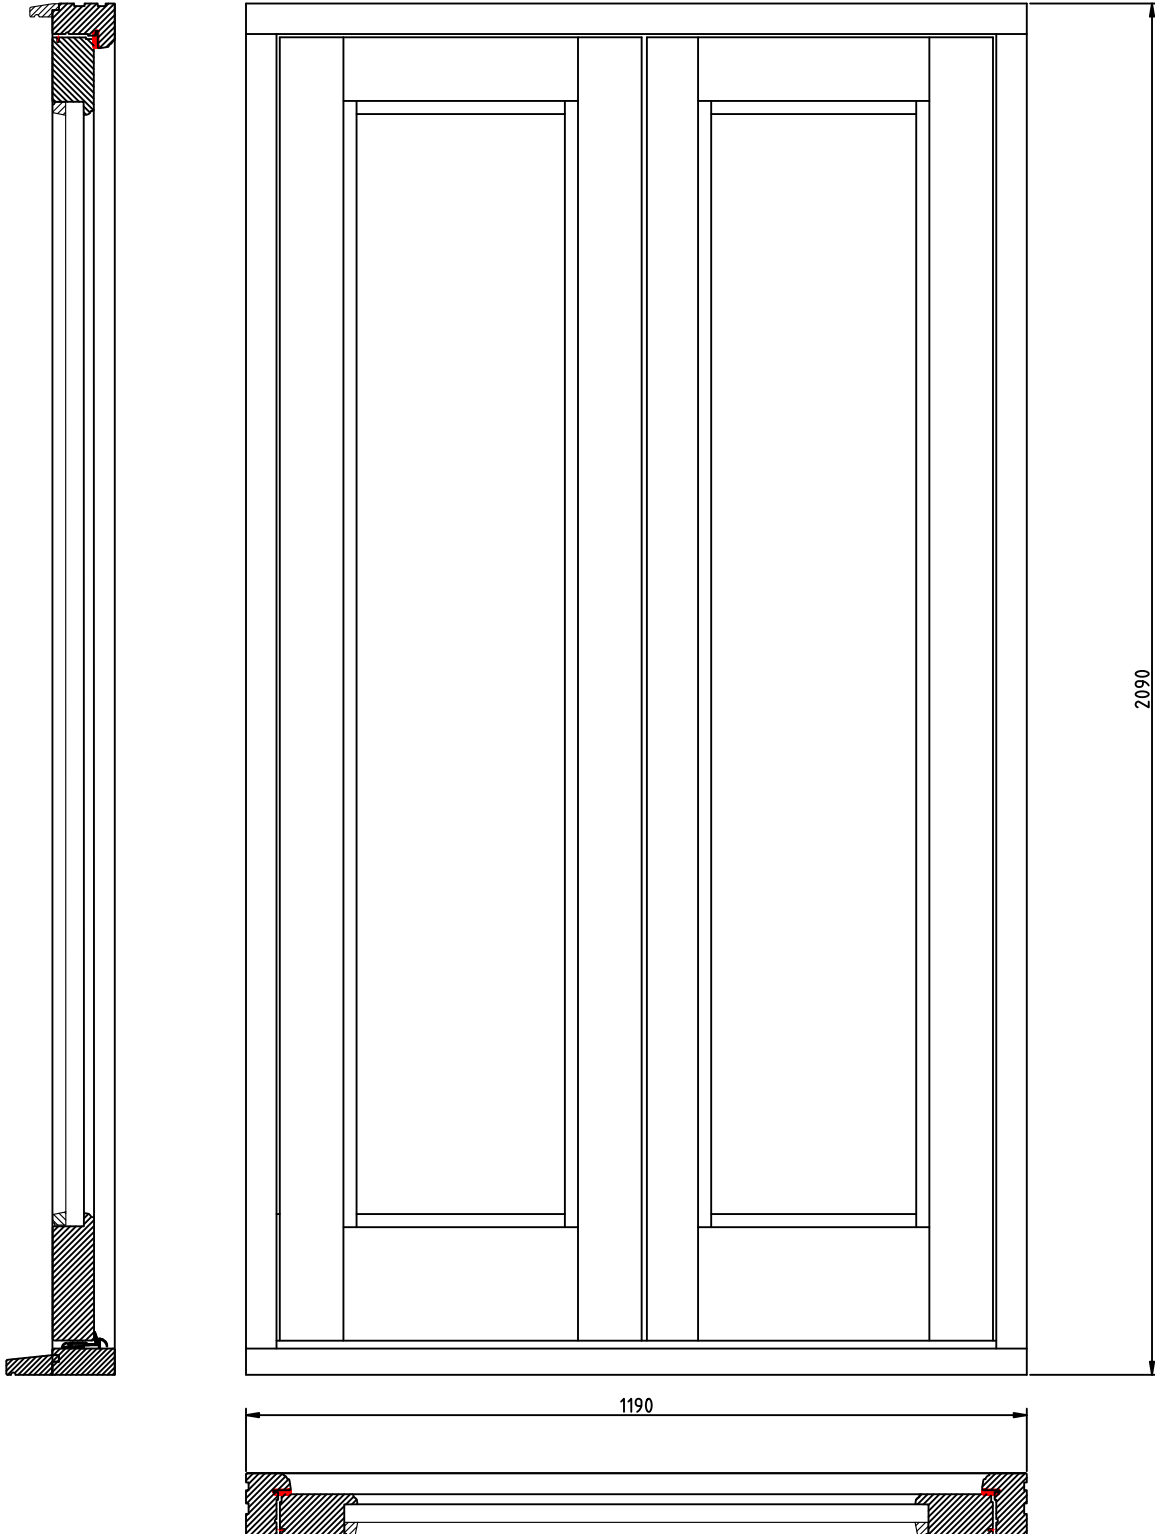

WOODEN WINDOWS

Pattern 20 Doors
1190 x 2090
Open Out L/H Pull

WE DO NOT MANUFACTURE FROM CAD DRAWINGS, PLEASE SEE YOUR QUOTE FOR FULL DETAILS