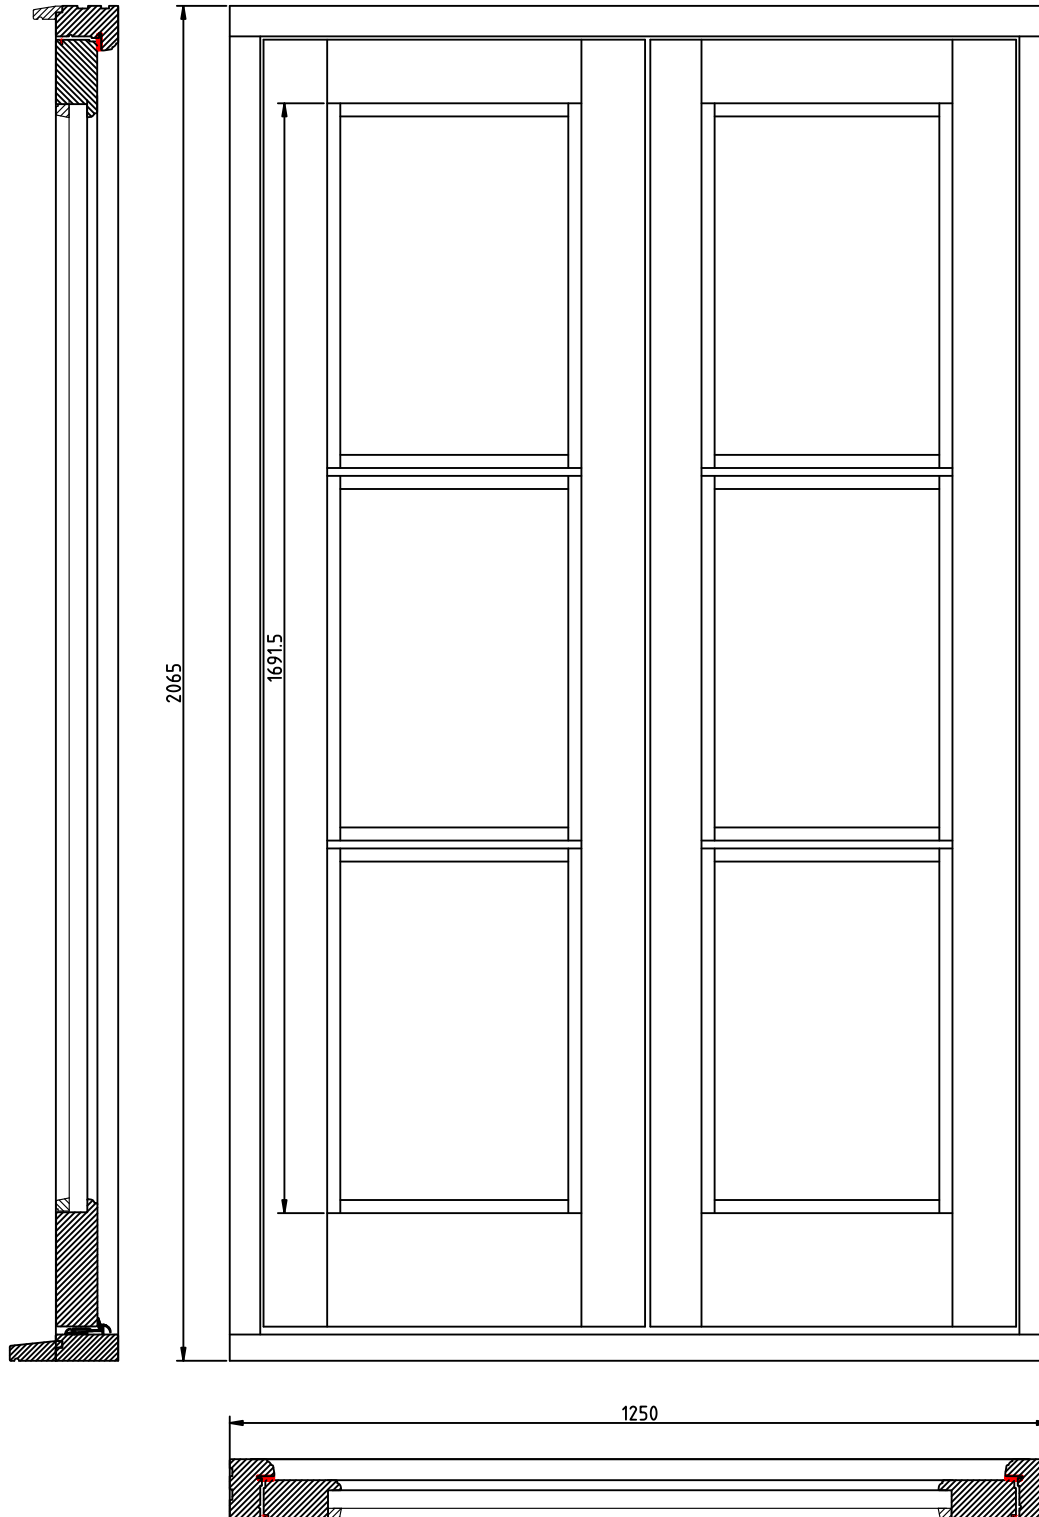

WOODEN WINDOWS

Pattern 20 Doors solid 53mm glaze bar
1250 x 2065
Open Out L/H Pull

WE DO NOT MANUFACTURE FROM CAD DRAWINGS, PLEASE SEE YOUR QUOTE FOR FULL DETAILS