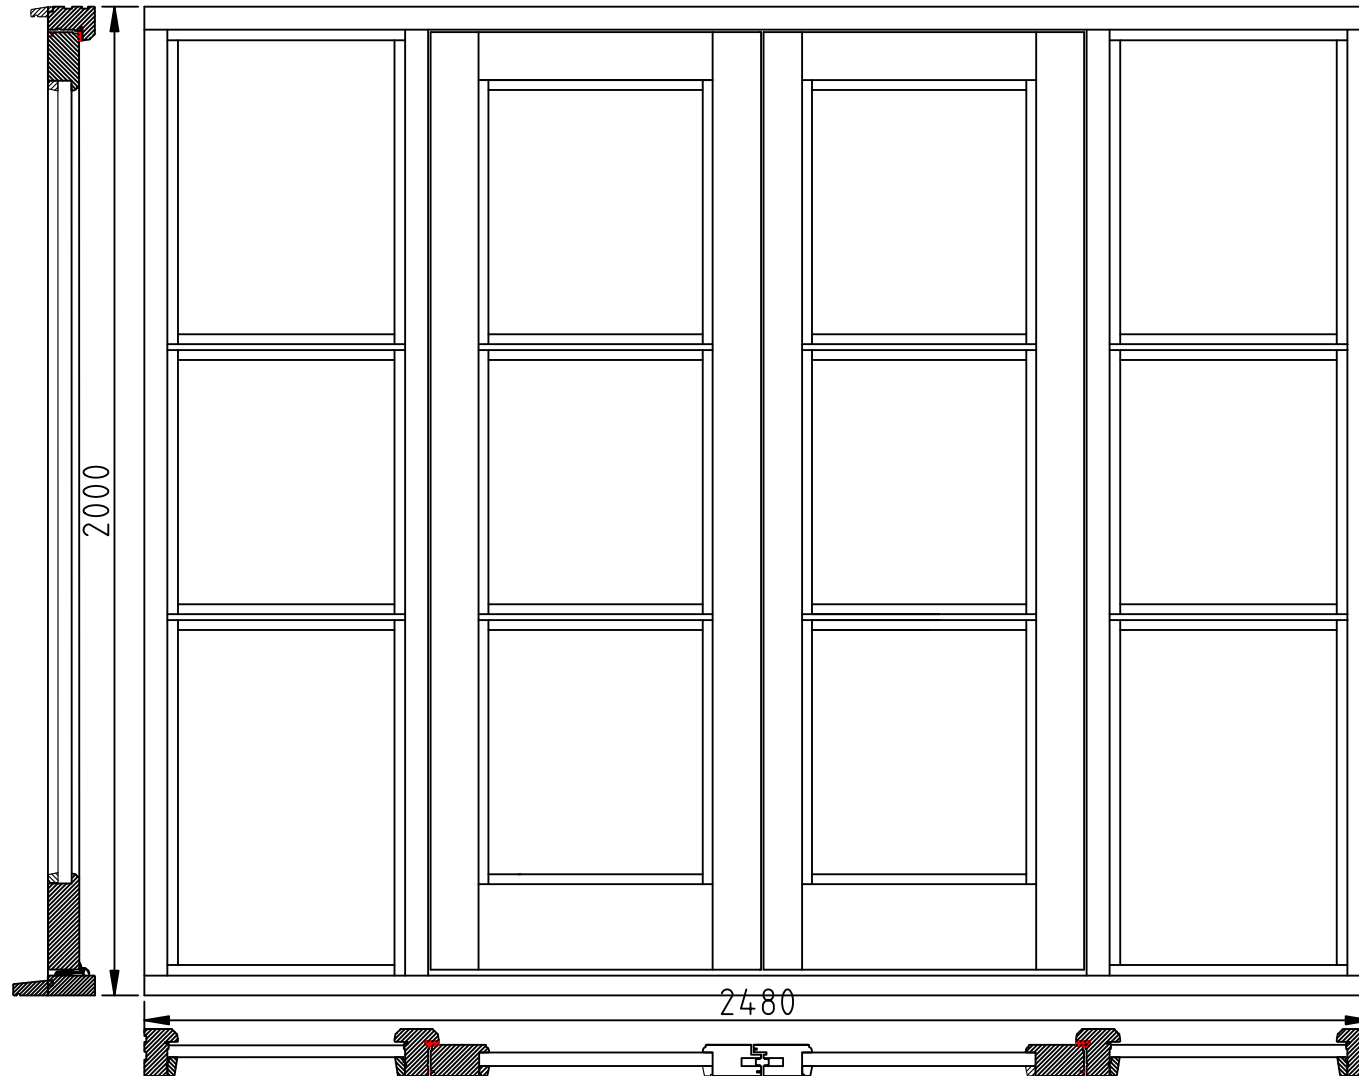

WOODEN WINDOWS

Pattern 20 Doors
With Sidelights
2480 x 2000
Open Out LH Pull

WE DO NOT MANUFACTURE FROM CAD DRAWINGS, PLEASE SEE YOUR QUOTE FOR FULL DETAILS