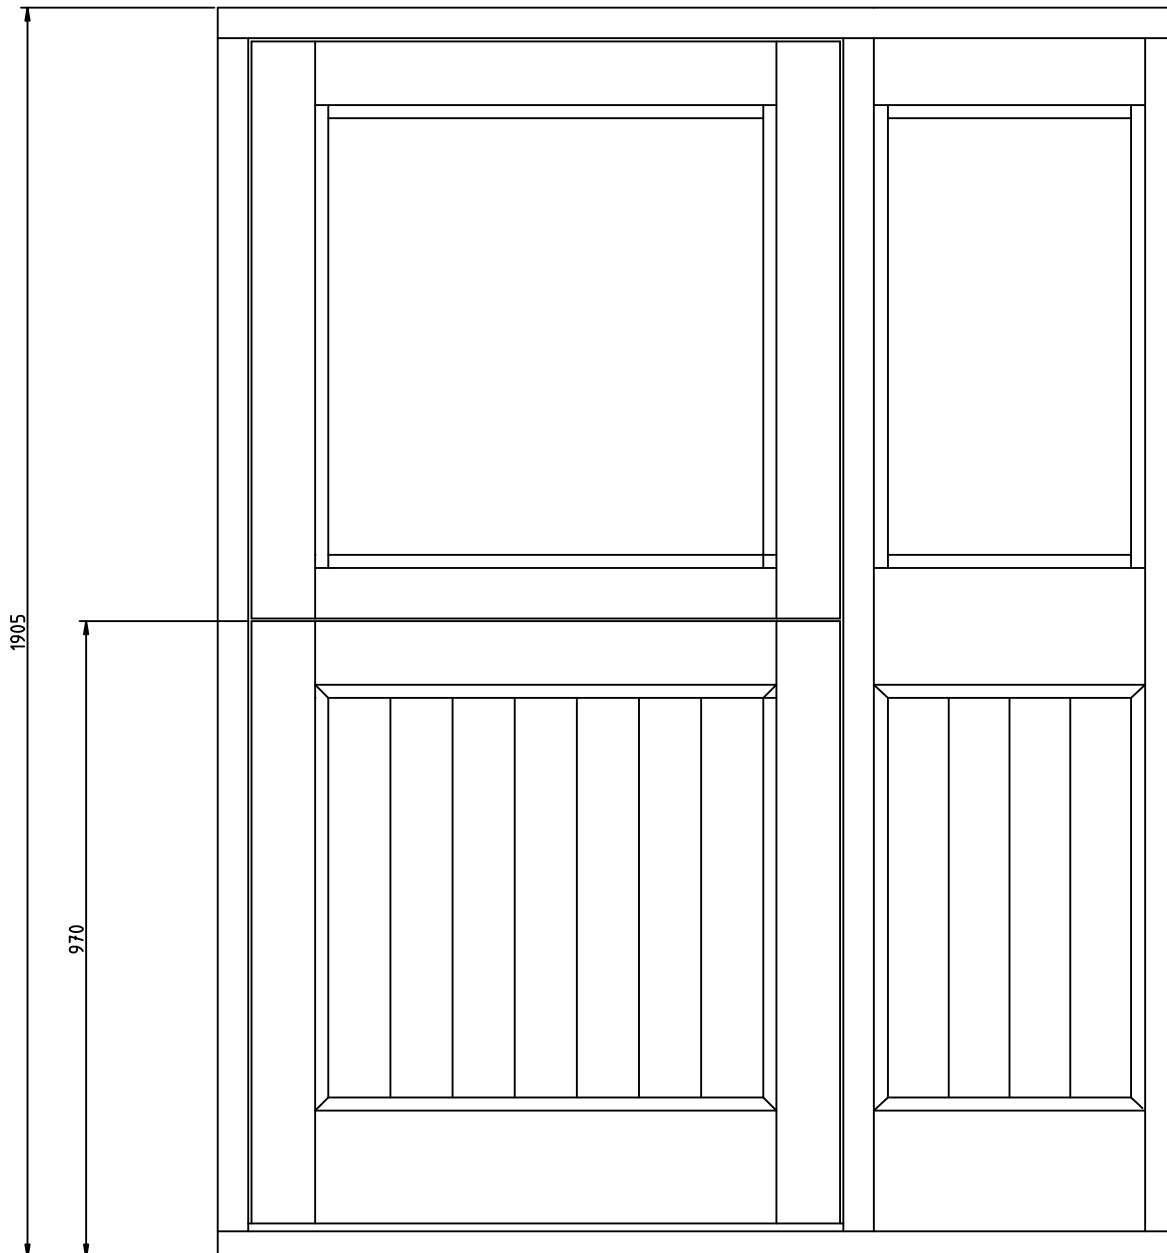

**WOODEN
WINDOWS**

Stable Door
With Sidelight

WE DO NOT MANUFACTURE FROM CAD DRAWINGS, PLEASE SEE YOUR QUOTE FOR FULL DETAILS