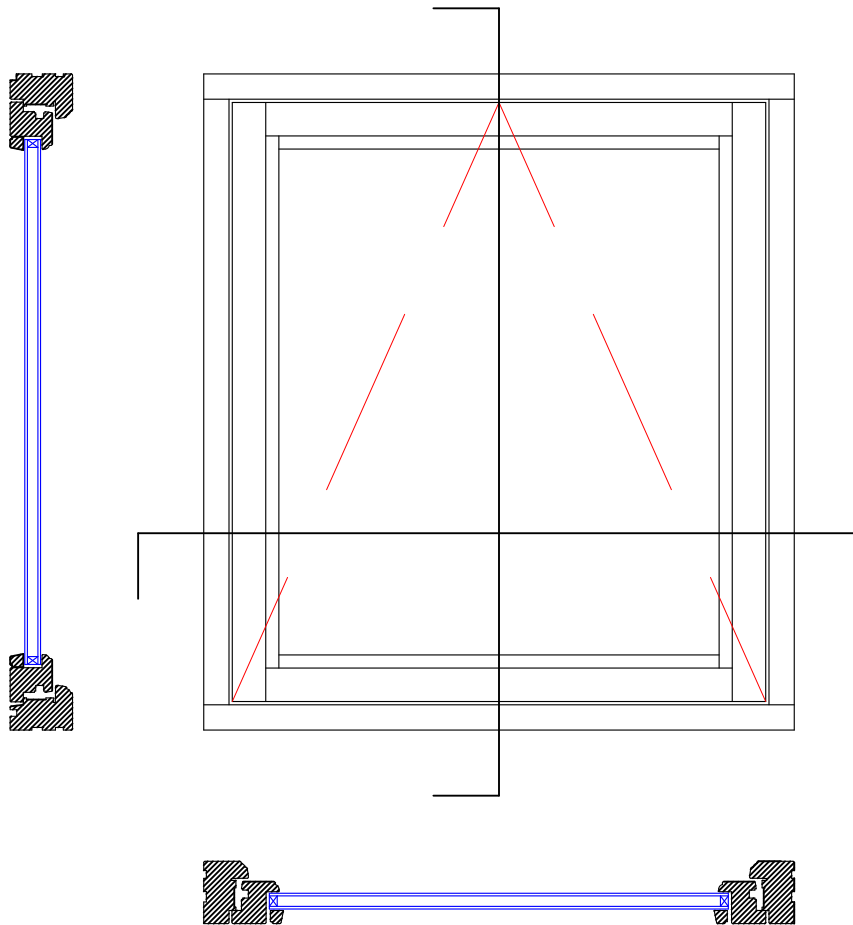

WOODEN WINDOWS

Staffordshire Flush
Window Style ST010T
900mm x 1000mm

WE DO NOT MANUFACTURE FROM CAD DRAWINGS, PLEASE SEE YOUR QUOTE FOR FULL DETAILS