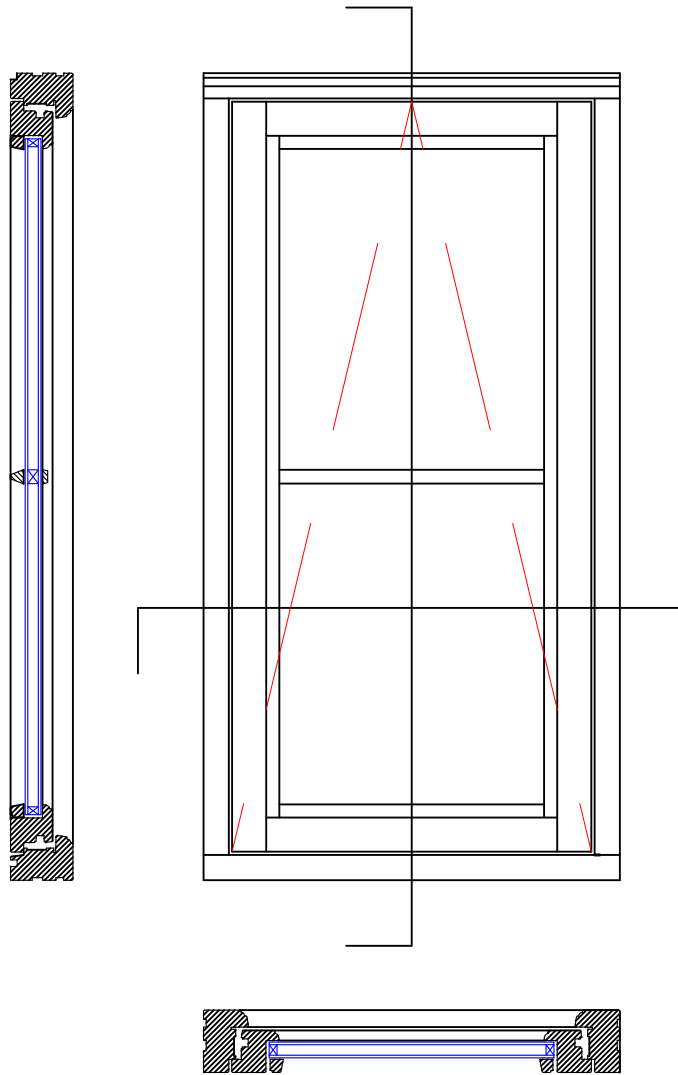

WOODEN WINDOWS

Staffordshire Flush
Window Style ST010T
With Duplex Bar

WE DO NOT MANUFACTURE FROM CAD DRAWINGS, PLEASE SEE YOUR QUOTE FOR FULL DETAILS