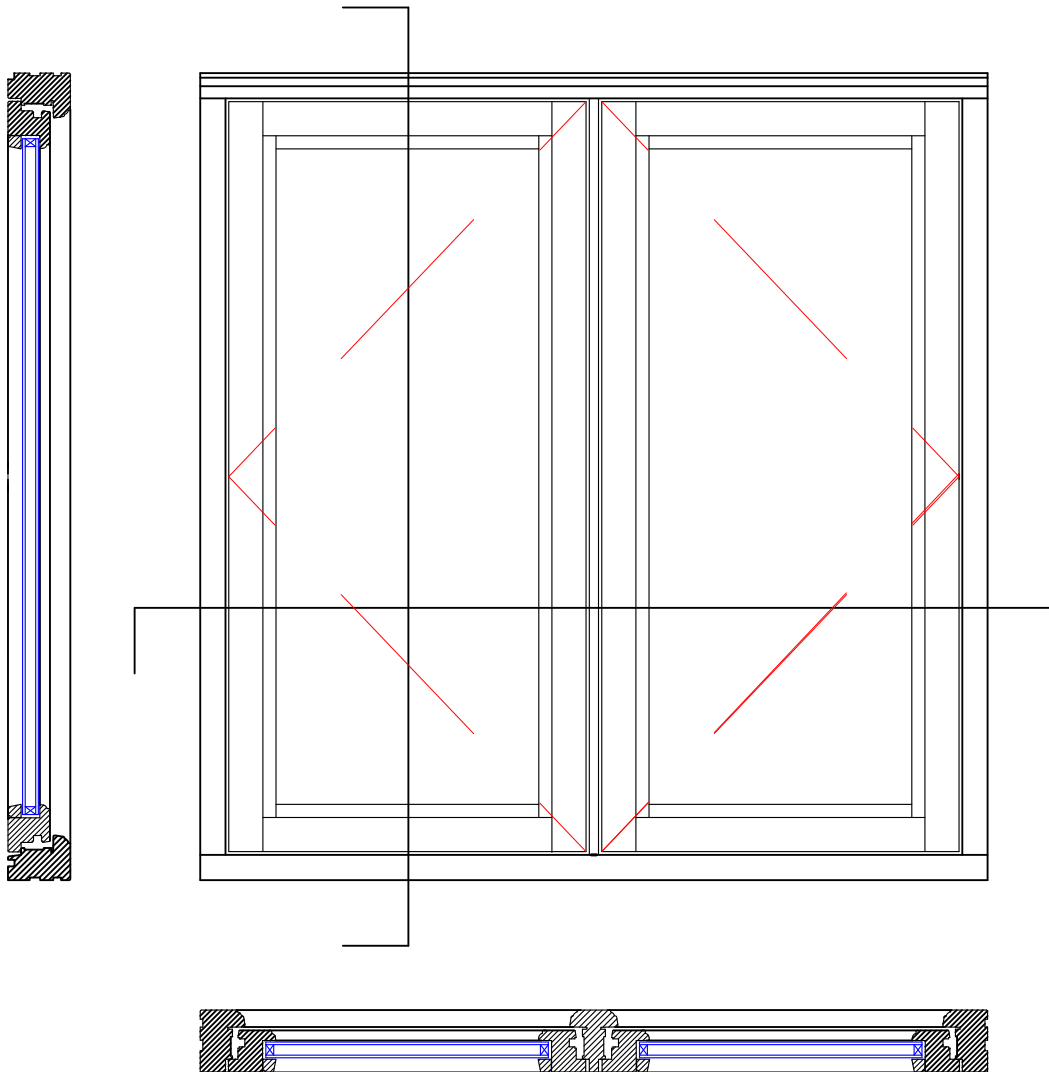

WOODEN  
WINDOWS

Staffordshire Flush  
Window Style ST040D

WE DO NOT MANUFACTURE FROM CAD DRAWINGS, PLEASE SEE YOUR QUOTE FOR FULL DETAILS