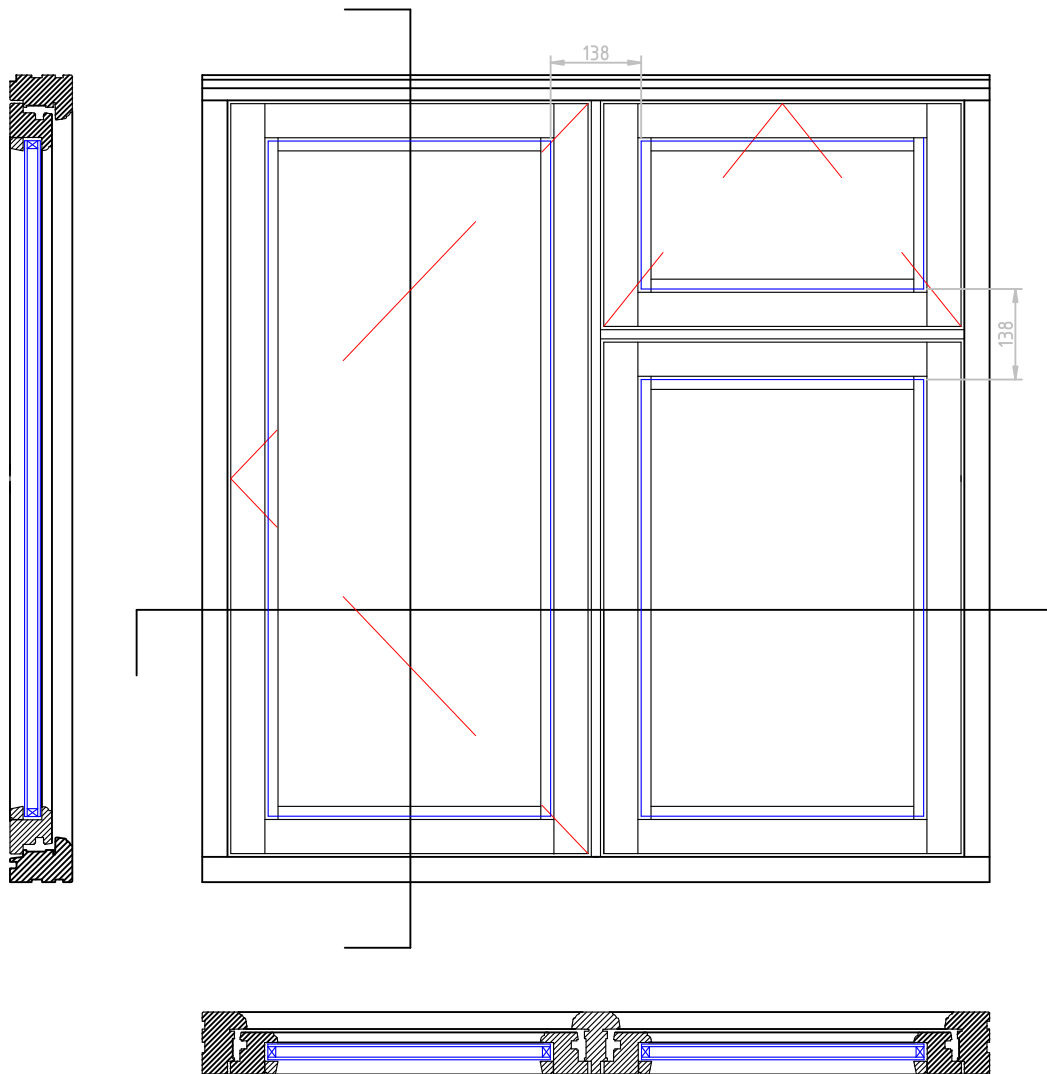

WOODEN WINDOWS

Staffordshire Flush
Window Style ST051L

WE DO NOT MANUFACTURE FROM CAD DRAWINGS, PLEASE SEE YOUR QUOTE FOR FULL DETAILS