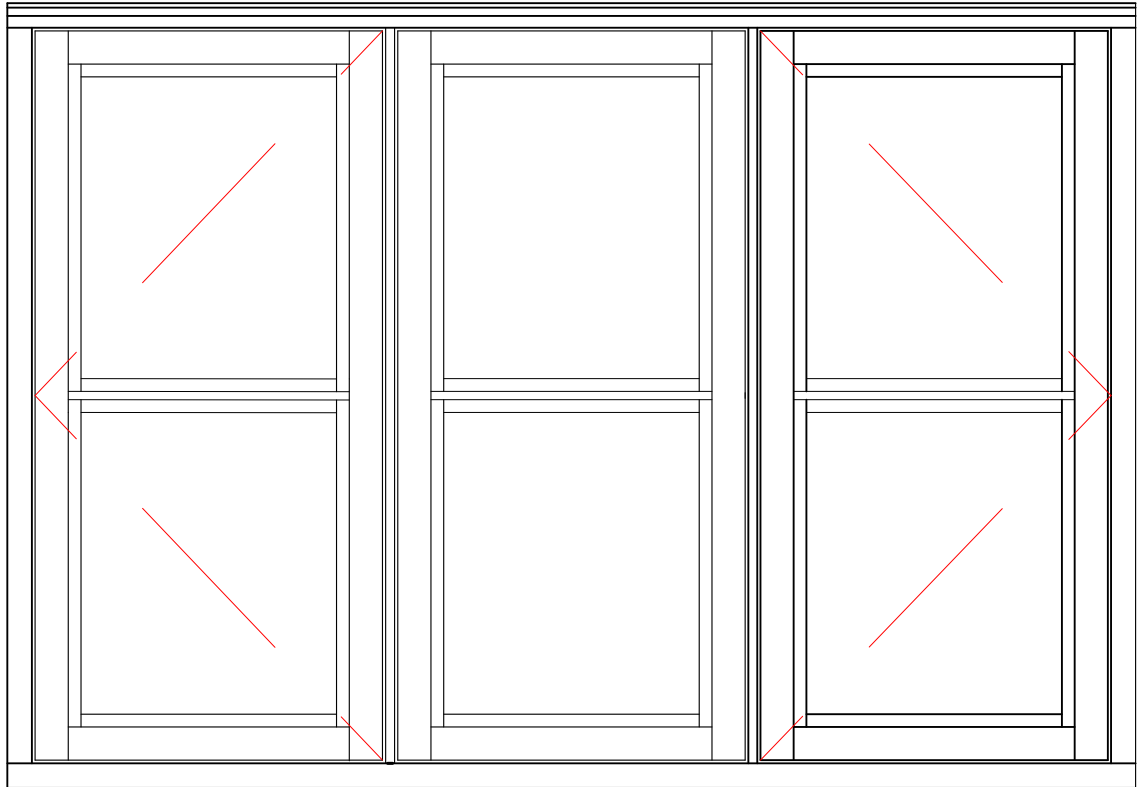

WOODEN WINDOWS

Staffordshire Flush Casement
ST080 with 53mm Solid Bars

WE DO NOT MANUFACTURE FROM CAD DRAWINGS, PLEASE SEE YOUR QUOTE FOR FULL DETAILS