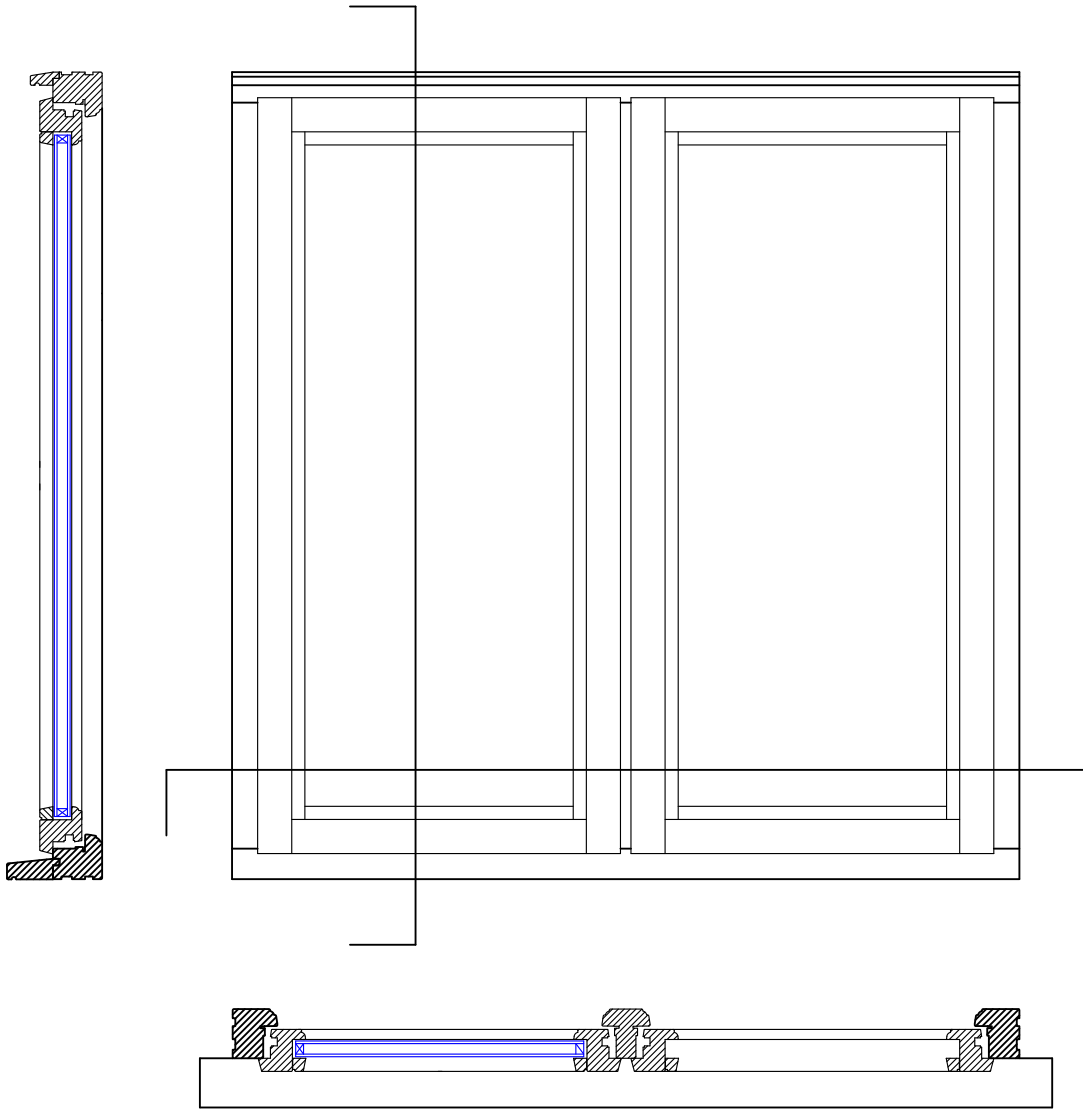

WOODEN WINDOWS

Trentham Stormproof
Window Style TR040D

WE DO NOT MANUFACTURE FROM CAD DRAWINGS, PLEASE SEE YOUR QUOTE FOR FULL DETAILS