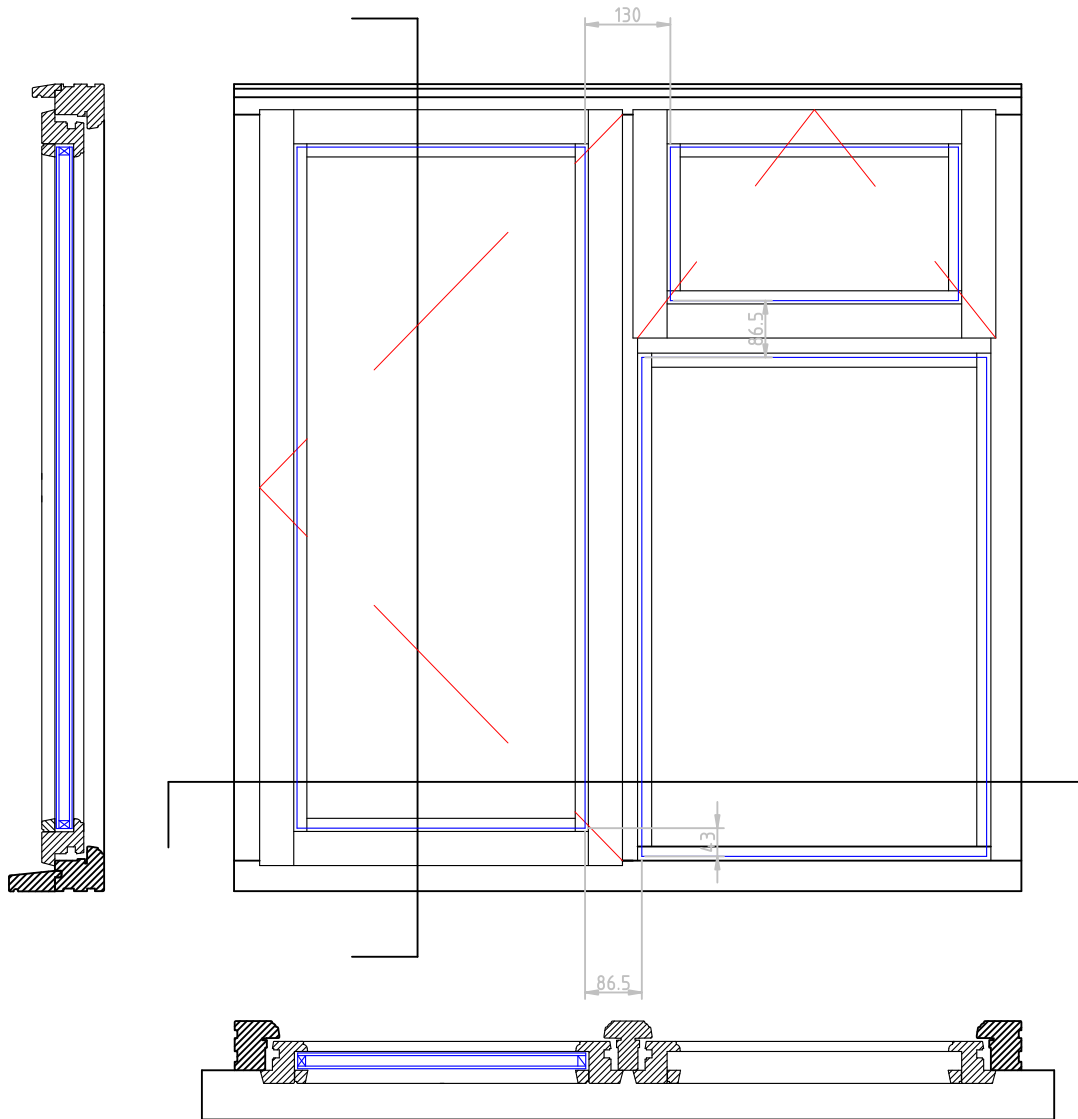

**WOODEN
WINDOWS**

Trentham Stormproof
Window Style TR051L

WE DO NOT MANUFACTURE FROM CAD DRAWINGS, PLEASE SEE YOUR QUOTE FOR FULL DETAILS